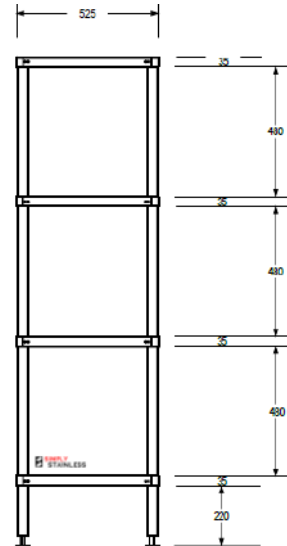

SIMPLY STAINLESS

www.simplystainless.com

Modular sinks tables and shelves

SPECIFICATION	
Frames	38mm stainless tube, stainless disc feet
Tops	1.2mm gauge, double grub screw collars
Feet	Stainless Steel disc feet, welded stainless insert

SPECIFICATION	
Frames	38mm stainless tube, stainless disc feet, plastic drainage tube, spigot and gutter
Tops	1.2mm gauge, double grub screw collars

17	4 TIER SHELVING AND DEFROST RACK	
	Product Code	Dimensions
	17-0900 (to 1500)	900mm x 525mm x 1800mm
	17-DF-0900 (to 1200)	900mm x 600mm x 1800mm