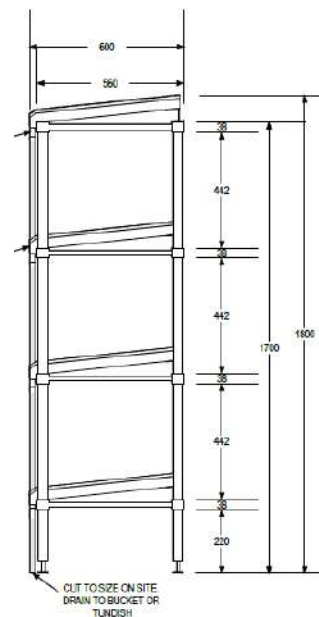

SIMPLY STAINLESS

www.simplystainless.com

Modular sinks tables and shelves

SPECIFICATION	
Frames	38mm stainless tube, stainless disc feet
Tops	1.2mm gauge, double grub screw collars
Feet	Stainless Steel disc feet, welded stainless insert

SPECIFICATION	
Frames	38mm stainless tube, stainless disc feet, plastic drainage tube, spigot and gutter
Tops	1.2mm gauge, double grub screw collars

17	4 TIER SHELVING AND DEFROST RACK	
	Product Code	Dimensions
	17-0900 (to 1500)	900mm x 525mm x 1800mm
	17-DF-0900 (to 1200)	900mm x 600mm x 1800mm