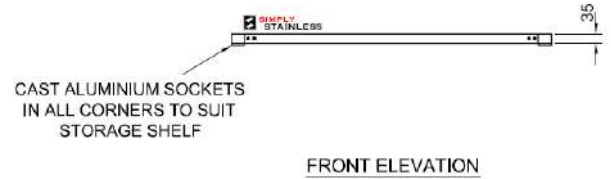

SIMPLY STAINLESS

www.simplystainless.com

Modular sinks tables and shelves

SPECIFICATION	
Tops	1.2mm gauge, high quality stainless steel, double grub screw collars

25	STORAGE SHELF EXTRA	
	Product Code	Dimensions
	25.0900	900mm x 510mm x 50mm
	25.1200	1200mm x 510mm x 50mm
	25.1500	1500mm x 510mm x 50mm